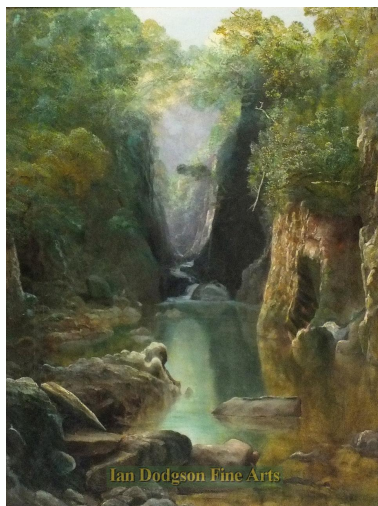

Ian Dodgson Fine Arts

www.iandodgsonfinearts.co.uk

Thomas Finchett

Fairy Glen, Betws-y-Coed, N Wales

Oil on canvas 1900

61 x 45.5 cm

Signed

Stock No.